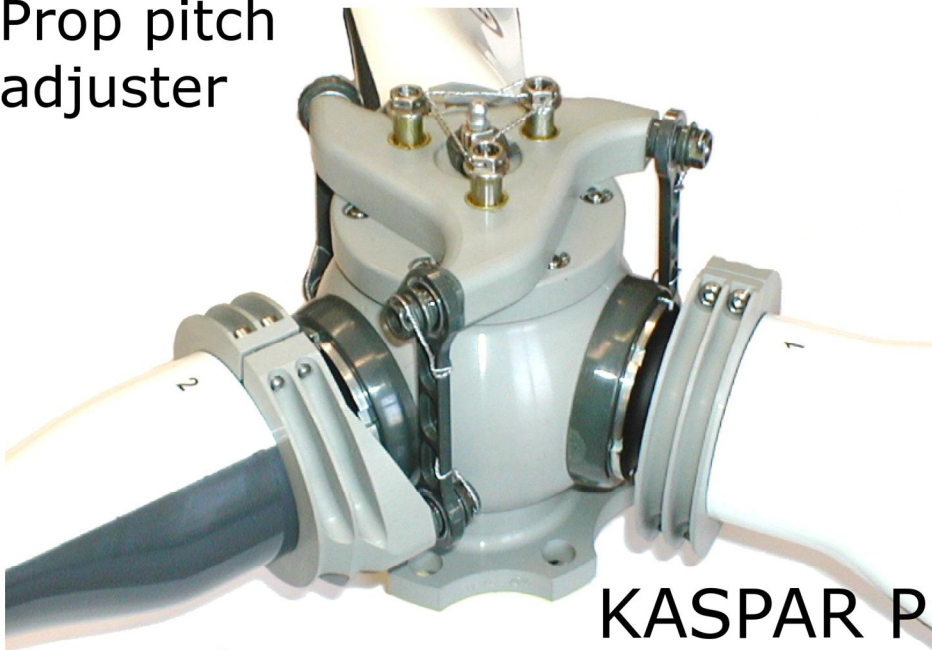

Throttlet

KASPAR products

Prop pitch adjuster

KASPAR Propellers in-flight adjustable

MC-5

8" Pneumatic tailwheel

Wheel & Brakes

MC-4